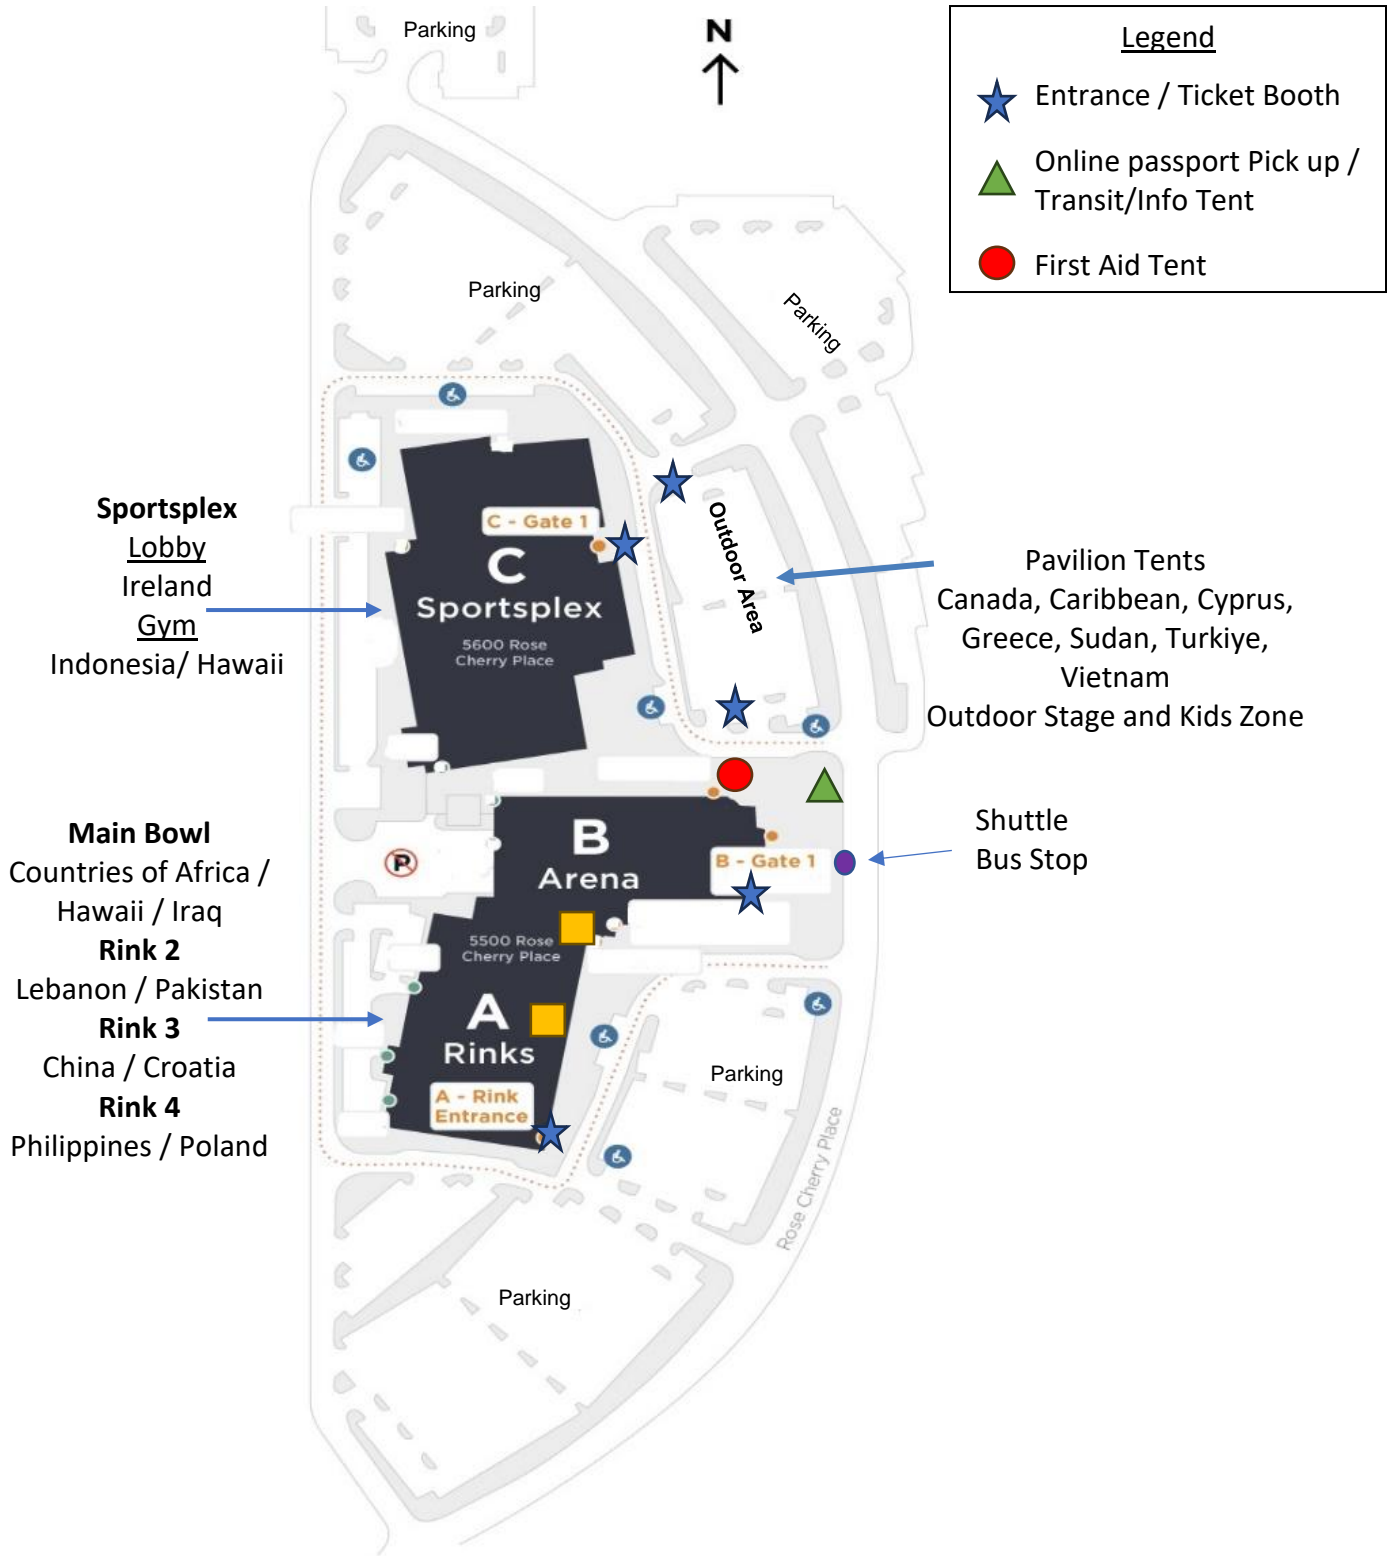

# Paramount Fine Foods Centre (5500 / 5600 Rose Cherry Place) Site Map 2025

**Legend**

- ★ Entrance / Ticket Booth
- ▲ Online passport Pick up / Transit/Info Tent
- First Aid Tent

**Sportsplex**  
Lobby  
Ireland  
Gym  
Indonesia/ Hawaii

**Main Bowl**  
Countries of Africa /  
Hawaii / Iraq  
**Rink 2**  
Lebanon / Pakistan  
**Rink 3**  
China / Croatia  
**Rink 4**  
Philippines / Poland

Pavilion Tents  
Canada, Caribbean, Cyprus,  
Greece, Sudan, Turkiye,  
Vietnam  
Outdoor Stage and Kids Zone

Shuttle  
Bus Stop